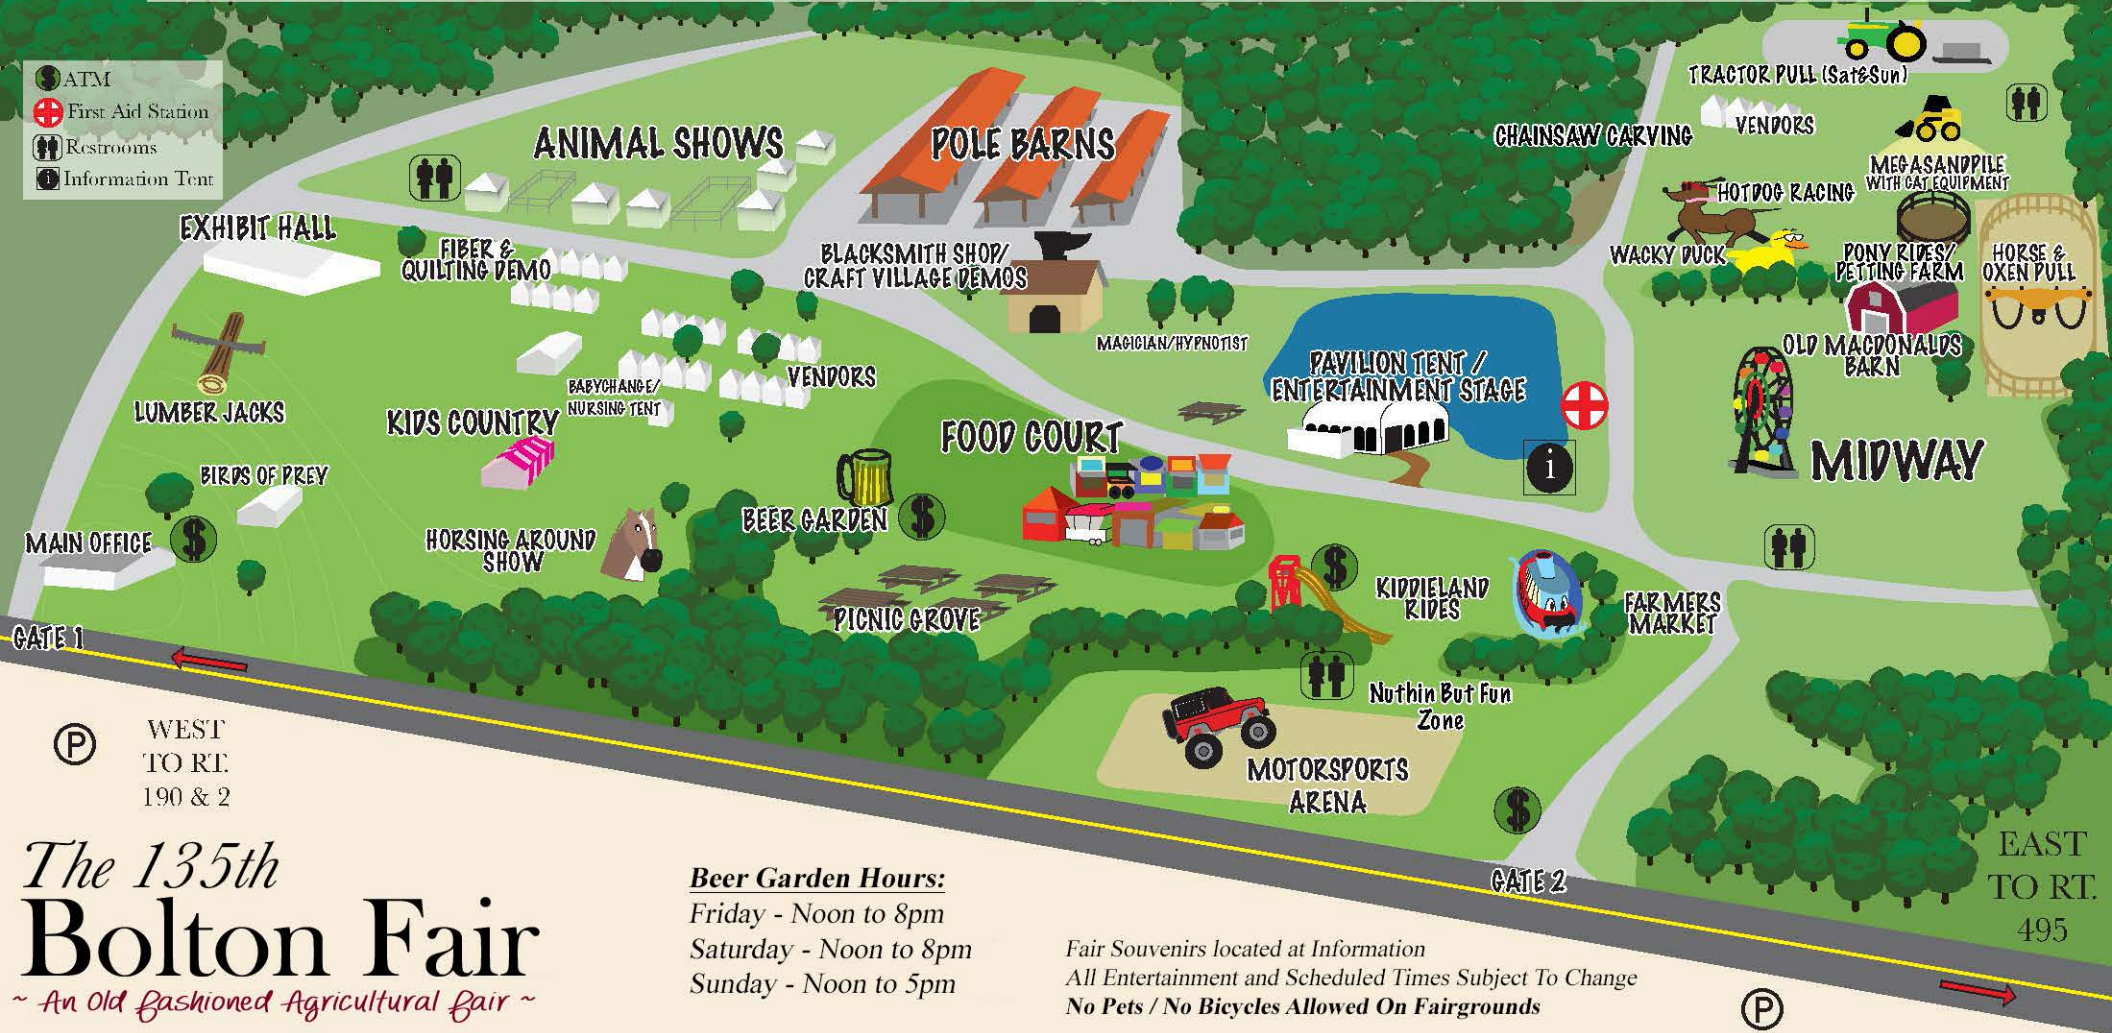

Continuous All Day Events Begin Daily at 9:00 AM:

Blacksmith Shop – Craft Village Demos      Barnyard Show – Next to Small Pole Barn      Fiber Exhibit  
 New England Reptile & Raptor Exhibit      Cracked Walnuts -Strolling Entertainment      Pony & Camel Rides – At Old MacDonald's Barn  
 Rocky Acres Petting Farm at Old MacDonald's Barn      Rare & Endangered Breeds - Pole Barn      Vicki & Sticks -Strolling Entertainment

- ATM
- First Aid Station
- Restrooms
- Information Tent

**(P)** WEST TO RT. 190 & 2

# The 135th Bolton Fair

*~ An Old Fashioned Agricultural Fair ~*

**Beer Garden Hours:**  
 Friday - Noon to 8pm  
 Saturday - Noon to 8pm  
 Sunday - Noon to 5pm

Fair Souvenirs located at Information  
 All Entertainment and Scheduled Times Subject To Change  
 No Pets / No Bicycles Allowed On Fairgrounds

**(P)**

EAST TO RT. 495